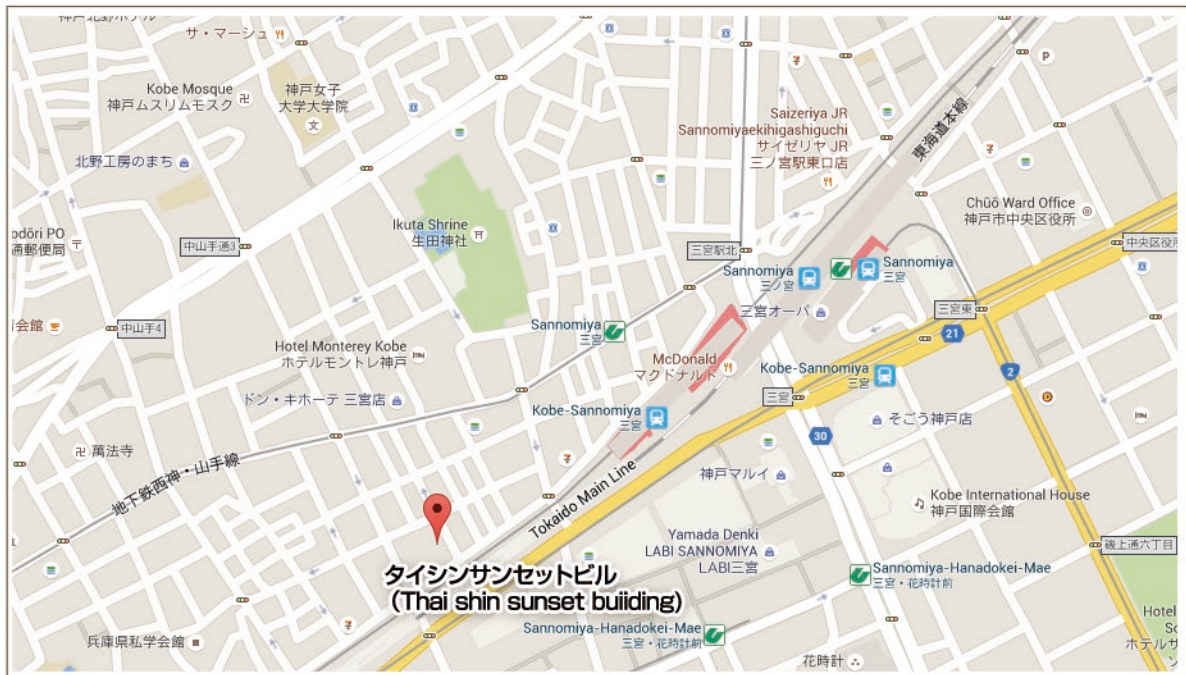

# Grill de kobe honkan (グリルド神戸)

address	<p>〒650-0012          Thai Shin sunset building 5F, 2-5-1, Kitanasadori, Chuo-ku, Kobe-shi, Hyogo,          ※this Building is first floor on the sushi restaurant .we are on the 5floor          神戸市中央区北長狭通2-5-1タイシンサンセットビル5F          ※がんこ寿司のビルの5Fになります</p>
access	<p>Hankyu Kobe Line Sannomiya Station The west exit 3-minute walk          JR Kobe Line Sannomiya Station The west exit 5-minute walk          Hanshin Main Line Motomachi Station 3-minute walk</p>
tel	<p>078-392-2998 ※only Japanese</p>
fax	<p>078-392-3012</p>
opening hours	<p>Dinner Monday and Wednesday - Friday 17:30-23:00(L.O.21:30)          Dinner Saturday and holiday 17:00-23:30(L.O.22:00)          Dinner Sunday and last holiday weekend 17:00-22:30(L.O.21:00)          Lunch 11:30-15:30(L.O.14:30)</p>
closed	<p>New Year's Day, Tuesday, On the second and fourth Monday          No fixed holiday</p>
credit card	<p>visa /master/UC/DC/UFJ/DinersClub/Americanexpress/JCB          NICOSU/nion Pay (銀聯)</p>